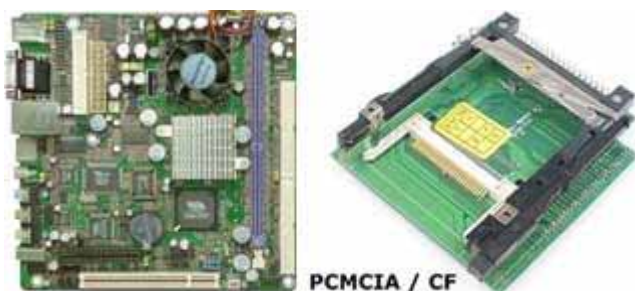

Falls Sie sich vom Newsletter abmelden möchten, senden Sie bitte eine Email an newsletter@cartft.com mit dem Betreff "unsubscribe" ([Newsletter abmelden](#))

NEWSLETTER | 27.02.2006

Today we can present you some exiting new products.

- New : Jetway ITX Mainboards
- Update : 250W DC ATX power supply
- Update : European layouts for Wireless-keyboard
- Feature : Credit card payment
- iCT : New skins
- New : VoomWee (Voom with WLAN)

Voom it! wishes
the team of CarTFT.com !

New : Jetway ITX mainboards

The new ITX mainboards from Jetway mainly offer one : A very good price !
And despite that you could easily confuse the boards with their paragon models, the VIA M10000 and M-II 10000.

The new boards are available from 132.- EUR

[To Jetway 627FWE-1G](#)

[To Jetway 627FWE-1G-PCMCIA](#)

Update : 250W DC ATX power supply

The well proven Automotive 250W DC ATX power supply now is available with 300W at the same price. For everyone who needs moooooore power !

[To 300W DC ATX power supply](#)

Update : European layouts for Wireless-keyboard

The rock solid wireless-keyboard with integrated mouse-stick now is available also with French, Italian and UK layout.