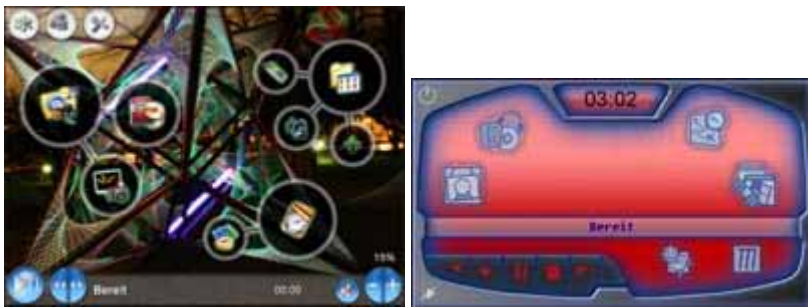

[To 300W DC ATX power supply](#)

Update : European layouts for Wireless-keyboard

The rock solid wireless-keyboard with integrated mouse-stick now is available also with French, Italian and UK layout.

[To the input devices section](#)

[To iCT skin section](#)

New : VoomWee

A true highlight is the new VoomWee, a combination of Voom, Commell P4-M mainboard and Wireless LAN. A very powerful, integrated solution.

Newsletter-Unsubscription