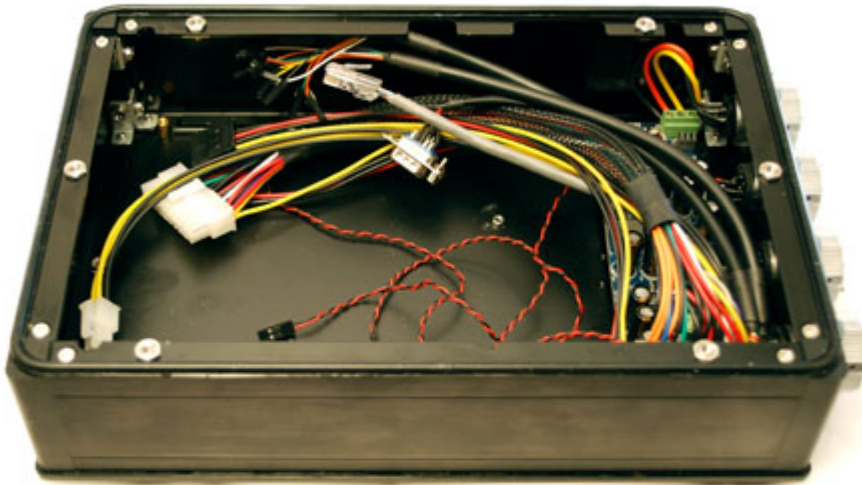

757.42 EUR  
incl. 19% VAT, plus shipping

Change configuration : [Click](#)

- Serener GW-01 IP67 with 160 watts Automotive power supply (for 12V/24-car/truck-batteries)
- Intel D945GCLF2D ITX Mainboard with 2x1.6Ghz CPU
- 2048MB DDR-II RAM
- Intel X25-M Postville High-Performance 2.5" 80GB SATA SSD
- Windows XP Home (pre-installed)