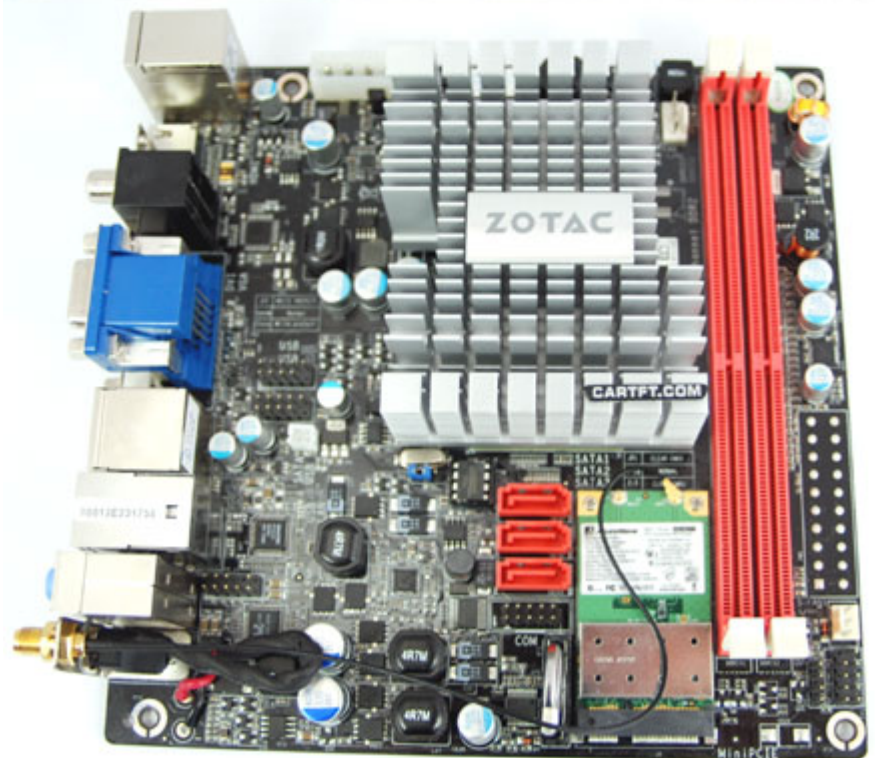

999.00 EUR
incl. 19% VAT, plus shipping

- NVIDIA ION !
- Mini-PCI Express
- HDMI
- Fanless !

Support: [Review \[DE\]](#) | [Review \[EN\]](#)

Specifications

CPU	Intel Atom 330 2x1.6Ghz	RAM	2x DDR-II 667/800
Graphic	NVIDIA ION	Audio	Realtek ALC662
Formfactor	ITX (17x17cm)	Base	Intel ITX

Interface

USB	10x USB2.0	LAN	1x 10/100/1000 Mbit
Firewire	--	Parallel	--
IDE/SATA	3x SATA-II, 1x eSATA	Serial	1x

Features

TV-Out	■	Passive cooling	■
PCI		PCI-Express	
Mini-PCI		PCMCIA	
IDE		SATA	■
DVI	■	CPU changeable	
800x480 Resolution		Compact Flash	

Experience fluid and vivid high-definition video playback with the ultra-compact ZOTAC © ION platform. The mini-ITX form factor

ZOTAC ® ION combines a high-performance NVIDIA ® ION graphics processor with a power-efficient Intel ® Atom processor for the ultimate eco-friendly platform that has no troubles handling regular web browsing, e-mail, productivity and HD video playback tasks.

Model	Zotac IONITX-A-E
Type	Mini-ITX Mainboard
CPU	Intel Atom N330 (Dual Core), FSB 533Mhz / NVIDIA MCP7A-ION Chipsatz
Graphics	NVIDIA ION Graphics GPU GPU : 450Mhz, Shader : 1100Mhz16 stream processors DirectX 10 / Open GL 2.1
RAM	2x DDR2 667/800 RAM (4GB max) Dual Channel DDR2
Power	Power supply onboard
Connectors (external)	- 6x USB 2.0 - 1x PS/2 (Keyboard) - 1x HDMI - 1x SPDIF out (Coaxial/Optical) - 1x DVI - 1x eSATA - Audio - 1x LAN 10/100/1000 MBit - 1x VGA - 1x WLAN antenna
SATA	3x SATA (RAID 0, 1 und 0+1)
Connectors (internal)	- 1x MiniPCIe (used by included WLAN module) - 4x USB 2.0 - 3x SATA - 1x Serial - 1x DC-Out
Scope of supply	- Zotac IONITX-A-E - I/O ATX rear plate - 3x SATA cable - 1x SATA Power cable - WLAN module + antenna - AC/DC Adapter 19V (90W) - optional fan - Quickstart-Guide - Drivers CD
Dimensions	17cm x 17cm