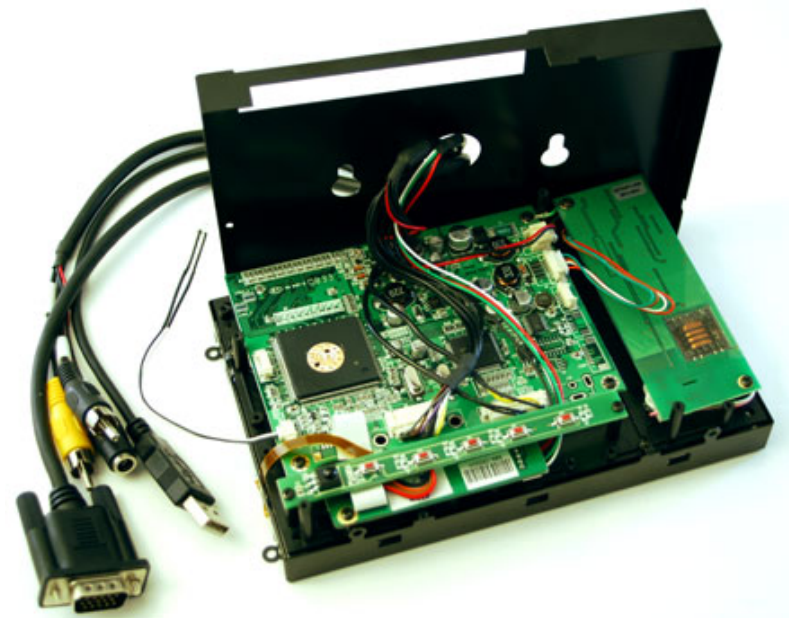

258.00 EUR  
incl. 19% VAT, plus shipping

- Open-Frame !
- Auto Power On !
- Auto-Dimmer !

CARTFT.COM

With the new Open-Frame TFT display-series from CarTFT you get back control : The ruggedized metal frame enables you a stable installation. The single modules (Mainboard, Touchscreen controller, Power inverter and button-frame) can be screwed off from the rear side and being positionated elsewhere. This way you can install the connector cables more easier and the display thickness shrinks also.

- Speakers
- Different cable lengths
- Other display models/sizes
- Touchscreen RS232 instead of USB
- Other connector types
- [...] Ask us !

**Additional informations :**

With the touchscreen functionality you easily can control your PC. The brilliant VGA-display ensures a maximum readability and sharpness.

AC-Adapter for home usage and a car cigarette lighter adapter is included.

The CTF-400 can be used with any PC/MAC with VGA- and USB port.

Driver-CD included, compatible with :

- Windows 95/98/ME/NT4/2000/XP
- XP Tablet PC Edition
- Windows CE 2.12, 3.0, .net
- Linux RedHat,Mandrake,..
- Macintosh OS 9.x, 10.x
- DOS,..

<b>Spezifications</b>	
Screen size	7" digital
Aspect Ratio	16:9 wide TFT screen
Dot Resolution	2400x480= 1,152,000 dots
Physical Resolution	800x480
Supported Resolutions	640x480-1024x768
Color configuration	RGB stripe
Brightness	400 nits
Contrast	350:1
Operating temperature	-30°C to 85°C
Power input	DC 12/24V
Power consumption	max. 8W
Video system	2x Video inputs (PAL/NTSC) 1x VGA input
Dimensions	167.9 x 107.9 x 32.6 mm Display : 154 x 93 mm
Video input signal	1.0Vp-p, composite video