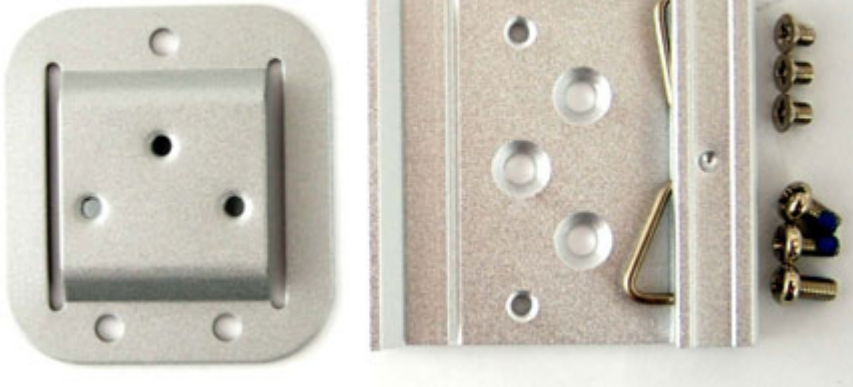

CARTFT.COM

16.80 EUR  
incl. 19% VAT, plus shipping

Din Rail mounting kit for QBOX

These sturdy DIN rail mounting brackets come in handy for a wide variety of projects where DIN rail is used for mounting the QBOX on a DIN Rail.

Comes in set with mounting screws included.