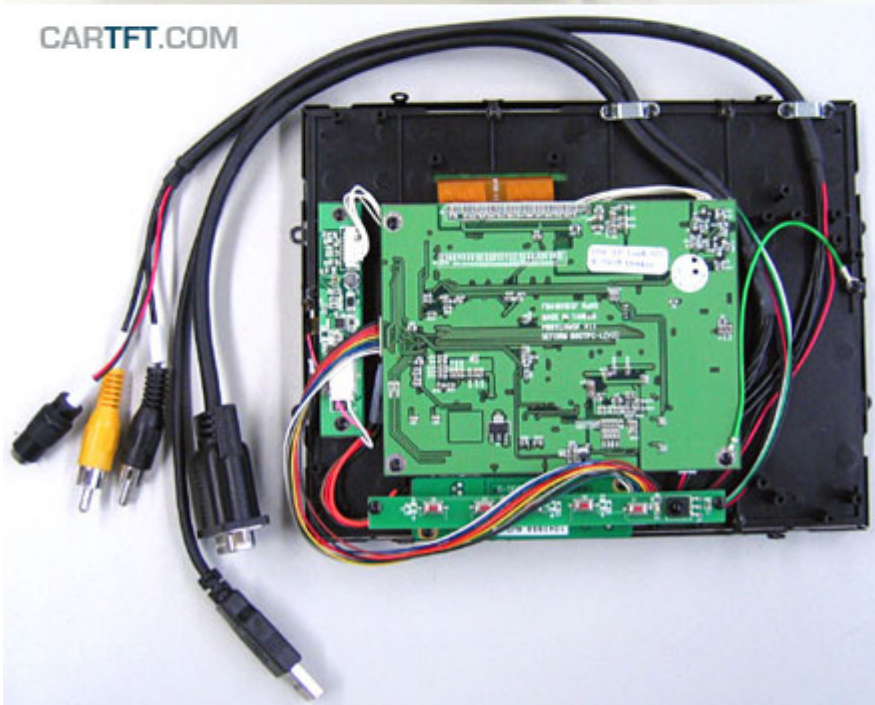

249.00 EUR
incl. 19% VAT, plus shipping

- Open-Frame !
- LED Backlight !
- Auto Power On !

CARTFT.COM

New : LED-Backlight-Technology, with optimized color saturation enabling particular high and shining display. The scale of displayable color nuances is increased by 45% because of the new technology. Conventional LCDs are based on CCFL backlight, which can display approx. 72% of the standard color scale of NTSC (National Television Systems Committee). With LED-Backlight-Technology 104% of the NTSC-color scale can be displayed. This results in displaying in a highly realistic manner.

With the new Open-Frame TFT display-series from CarTFT you get back control : The ruggedized metal frame enables you a stable installation. The single modules (Mainboard, Touchscreen controller, Power inverter and button-frame) can be screwed off from the rear side and being positionated elsewhere. This way you can install the connector cables more easier and the display thickness shrinks also.

Specifications	
Screen size	8.0" digital
Aspect Ratio	4:3 wide TFT screen
Dot Resolution	2400x600= 1,440,000 dots
Physical Resolution	800x600
Supported Resolutions	640x480-1920x1080
Color configuration	RGB stripe
Brightness	600 nits
Contrast	500:1
Operating temperature	-30°C to 85°C
Power input	DC 12VDC
Power consumption	max. 10W
Video system	2x Video inputs (PAL/NTSC) 1x VGA input
Dimensions	185.6 x 143.6 x 27 mm Display : 162 x 121.5 mm
Video input signal	1.0Vp-p, composite video
Features	Full function OSD control (englisch) Auto Power On/Off LED backlight Autodimmer
What is included ?	- 8.0" VGA Open-Frame Touchscreen TFT with Video-support - Power Adapter f. EU 230V - Cigarette Lighter Adapter - Touchscreen Driver-CD - Manual