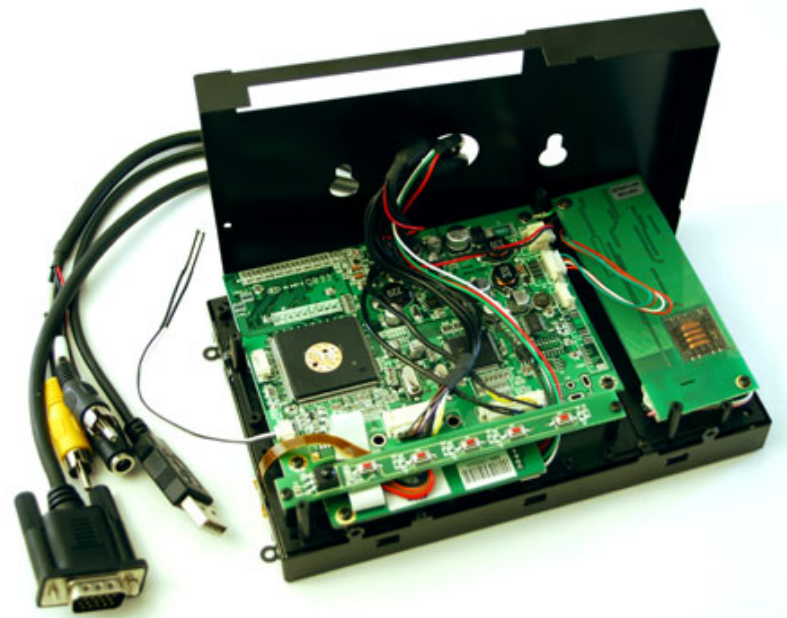

298.00 EUR  
incl. 19% VAT, plus shipping

- Open-Frame !
- Auto Power On !
- Auto-Dimmer !

CARTFT.COM

**Support:** [Dimensions](#) | [800x480 Driver \(Windows 7\)](#)

**New :** LED-Backlight-Technology, with optimized color saturation enabling particular high and shining display. The scale of displayable color nuances is increased by 45% because of the new technology. Conventional LCDs are based on CCFL backlight, which can display approx. 72% of the standard color scale of NTSC (National Television Systems Committee). With LED-Backlight-Technology 104% of the NTSC-color scale can be displayed. This results in displaying in a highly realistic manner.

With the new Open-Frame TFT display-series from CarTFT you get back control : The ruggedized metal frame enables you a stable installation. The single modules (Mainboard, Touchscreen controller, Power inverter and button-frame) can be screwed off from the rear side and being positioned elsewhere. This way you can install the connector cables more easier and the display thickness shrinks also.

<b>Spezifications</b>	
Screen size	7" digital
Aspect Ratio	16:9 wide TFT screen
Dot Resolution	2400x480= 1,152,000 dots
Physical Resolution	800x480
Supported Resolutions	640x480-1024x768
Color configuration	RGB stripe
Brightness	400 nits
Contrast	350:1
Operating temperature	-30°C to 85°C
Power input	DC 12/24V
Power consumption	max. 8W

<i>Video system</i>	2x Video inputs (PAL/NTSC) 1x VGA input
<i>Dimensions</i>	167.9 x 107.9 x 32.6 mm Display : 154 x 93 mm
<i>Video input signal</i>	1.0Vp-p, composite video
<i>Features</i>	Full function OSD control (english) Auto-Dimmer Auto Power On/Off Autodimmer
<i>What is included ?</i>	- 7" VGA Open-Frame Touchscreen TFT with Video-support
	- Power Adapter f. EU 230V
	- Cigarette Lighter Adapter
	- Touchscreen Driver-CD
	- Manual