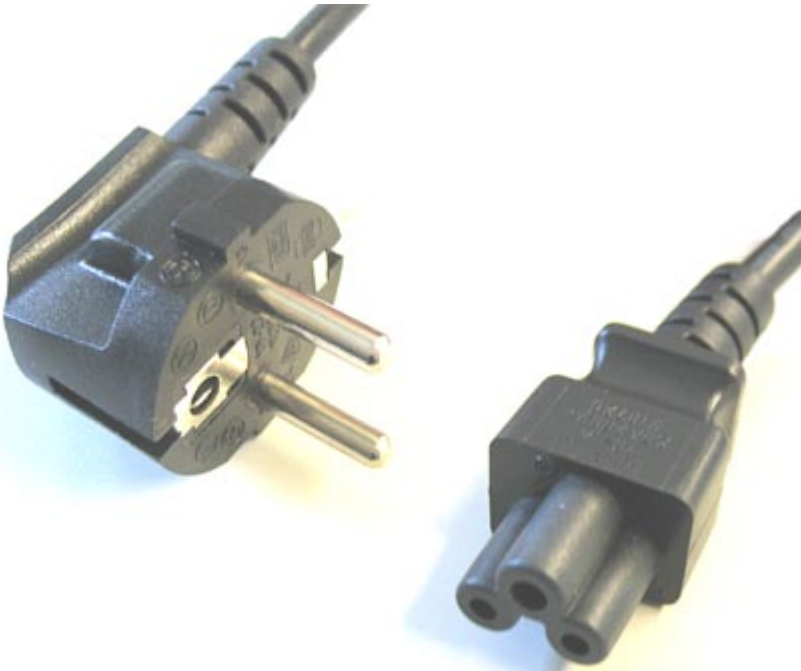

2.49 EUR
incl. 19% VAT, plus shipping

Cold devices power cord (Cloverleaf)