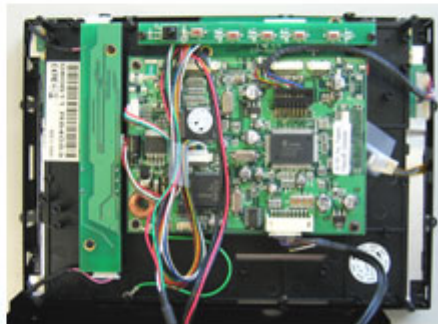

569.00 EUR
incl. 19% VAT, plus shipping

- Open-Frame !
- Transflective !
- Sunlight Boosted !
- Auto Power On !

Support: [Dimensions](#)

New ! With special sunlight readable transflective TFT and high contrast (600:1) and Anti-Glare surface!

Using transflective panels and Anti-Glare touchscreens enables readability even under direct sunlight. For the first time with midrange-models, TFT panels with transflective technology are used. An anti-reflexion-coating additionally minimizes reflections on the surface. Transflective TFTs combine the advantages of reflexiv and transmissive display systems. The incoming light, which is making the surface of other display types to be unreadable, is reflected by the rear side of the panel. Because of this passive relexion the image is winning on brilliance. During dark light conditions the readability is still ensured by a transmissive backlight.

Note : This Open-Frame TFT display is an offer primarily meant for business and project customers. End consumers should only handle with unprotected electronic parts with appropriate experience.

Possible additional options (starting from a MOQ of 20 units):

- Speakers
- Auto-Dimmer
- Different cable lengths
- Other display models/sizes