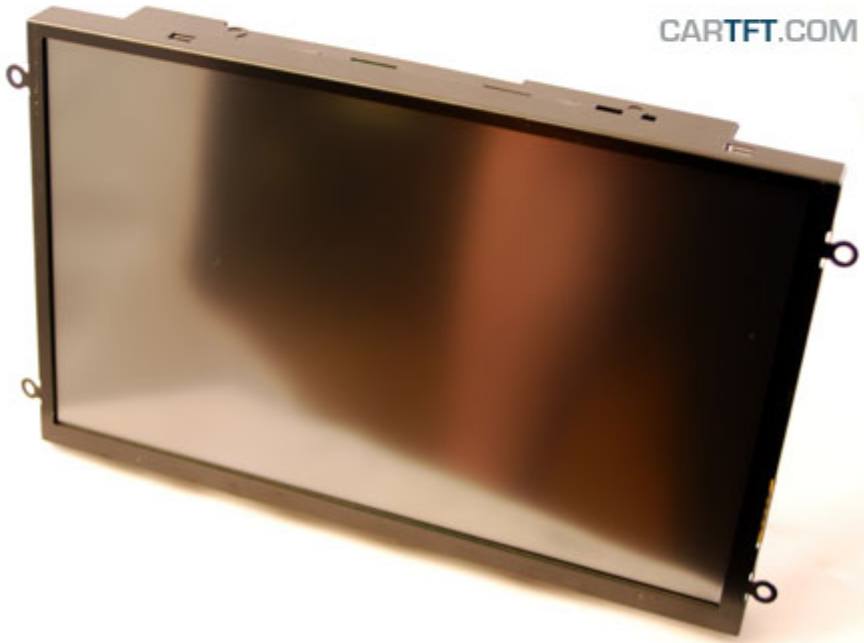

349.00 EUR

incl. 19% VAT, plus shipping

- Open-Frame !
- Auto Power On !
- Auto-Dimmer !

CARTFT.COM

**Support:**  [Dimensions](#) | [800x480 Driver \(Windows 7\)](#)

With the new Open-Frame TFT display-series from CarTFT you get back control : The ruggedized metal frame enables you a stable installation. The single modules (Mainboard, Touchscreen controller, Power inverter and button-frame) can be screwed off from the rear side and being positionated elsewhere. This way you can install the connector cables more easier and the display thickness shrinks also.

- Speakers
- Different cable lengths
- Other display models/sizes
- Touchscreen RS232 instead of USB
- Other connector types
- [...] Ask us !

**Additional informations :**

With the touchscreen functionality you easily can control your PC. The brilliant VGA-display ensures a maximum readability and sharpness.

<b>Spezifications</b>	
Screen size	10.2" digital
Aspect Ratio	16:9 wide TFT screen
Dot Resolution	2400x480= 1,152,000 dots
Physical Resolution	800x480
Supported Resolutions	640x480-1920x1080
Color configuration	RGB stripe
Brightness	400 nits
Contrast	400:1
Operating temperature	-30°C to 85°C
Power input	DC 12V
Power consumption	max. 11W
Video system	2x Video inputs (PAL/NTSC) 1x VGA input
Dimensions	237.6 x 148.5 x 35.7 mm Display : 223.9 x 135.11 mm
Video input signal	1.0Vp-p, composite video
Features	Full function OSD control (english) Auto-Dimmer Auto Power On/Off
What is included ?	- 10.2" VGA Open-Frame Touchscreen TFT with Video-support - Power Adapter f. EU 230V - Cigarette Lighter Adapter - Touchscreen Driver-CD - Manual

Displays with [True-800x480-Support](#) achieve a pixel accurate view at 800x480@70Hz